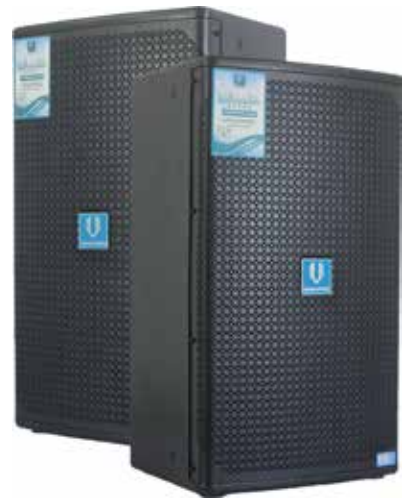

VP 4012

BASS 30CM  
TỪ 170 / COIL 65

TREBLE 450

KT: 360x370x600 mm

VP 4012Plus

BASS 30CM  
TỪ 170 / COIL 65

TREBLE 450

KT: 360x370x610 mm